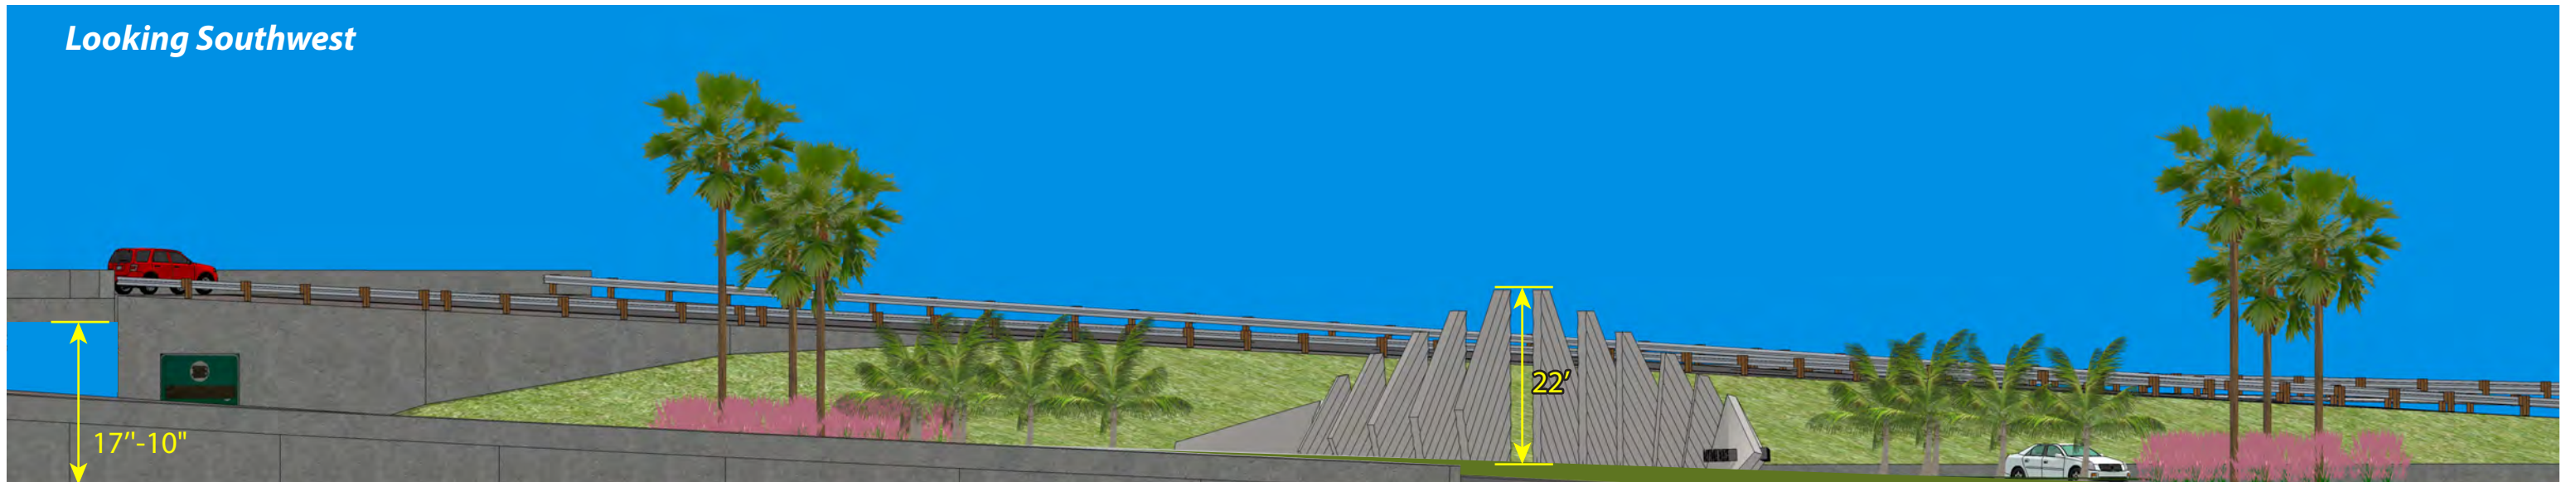

Looking Southeast

Looking Northeast

Looking Southwest

Basic Lighting Concept

The concept is to light the faces of the textured panels, the edges of the textured panels, and the face of the lettered signs with RGBW LED Light, to allow for flexibility of the lighting. This along with a proven control system will allow for the custom creation of lighting themes to compliment specific occasions and events.

1. Utilize ground mounted RGBW Flood fixtures with varying beam angles to wash the face of the textured panels with colored light.
2. Utilize ground mounted RGBW spot lights on the narrow edges of the textures panels to wash the ends of the panels. This could provide a contrasting alternate color to the faces of the panels or could match the faces of the panels.
3. Wash the face of the lettered signs with ground mounted RGBW Linear Graze fixtures.
4. Internally illuminate the Lettering.
5. Utilize a proven lighting control system that has been used on other FDOT projects of this nature.

Looking northeast

Looking east

Looking west

Looking southeast