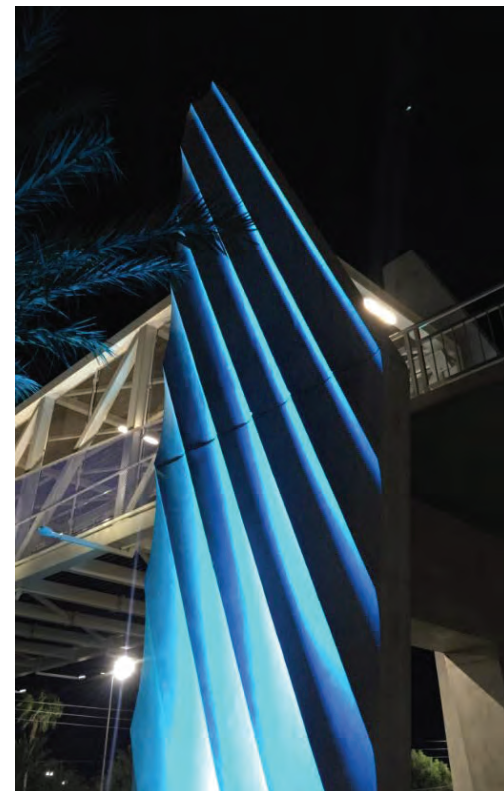

Looking Southeast

Looking Northeast

Looking Southwest

Basic Lighting Concept

The concept is to light the faces of the textured panels, the edges of the textured panels, and the face of the lettered signs with RGBW LED Light, to allow for flexibility of the lighting. This along with a proven control system will allow for the custom creation of lighting themes to compliment specific occasions and events.

1. Utilize ground mounted RGBW Flood fixtures with varying beam angles to wash the face of the textured panels with colored light.
2. Utilize ground mounted RGBW spot lights on the narrow edges of the textures panels to wash the ends of the panels. This could provide a contrasting alternate color to the faces of the panels or could match the faces of the panels.
3. Wash the face of the lettered signs with ground mounted RGBW Linear Graze fixtures.
4. Internally illuminate the Lettering.
5. Utilize a proven lighting control system that has been used on other FDOT projects of this nature.