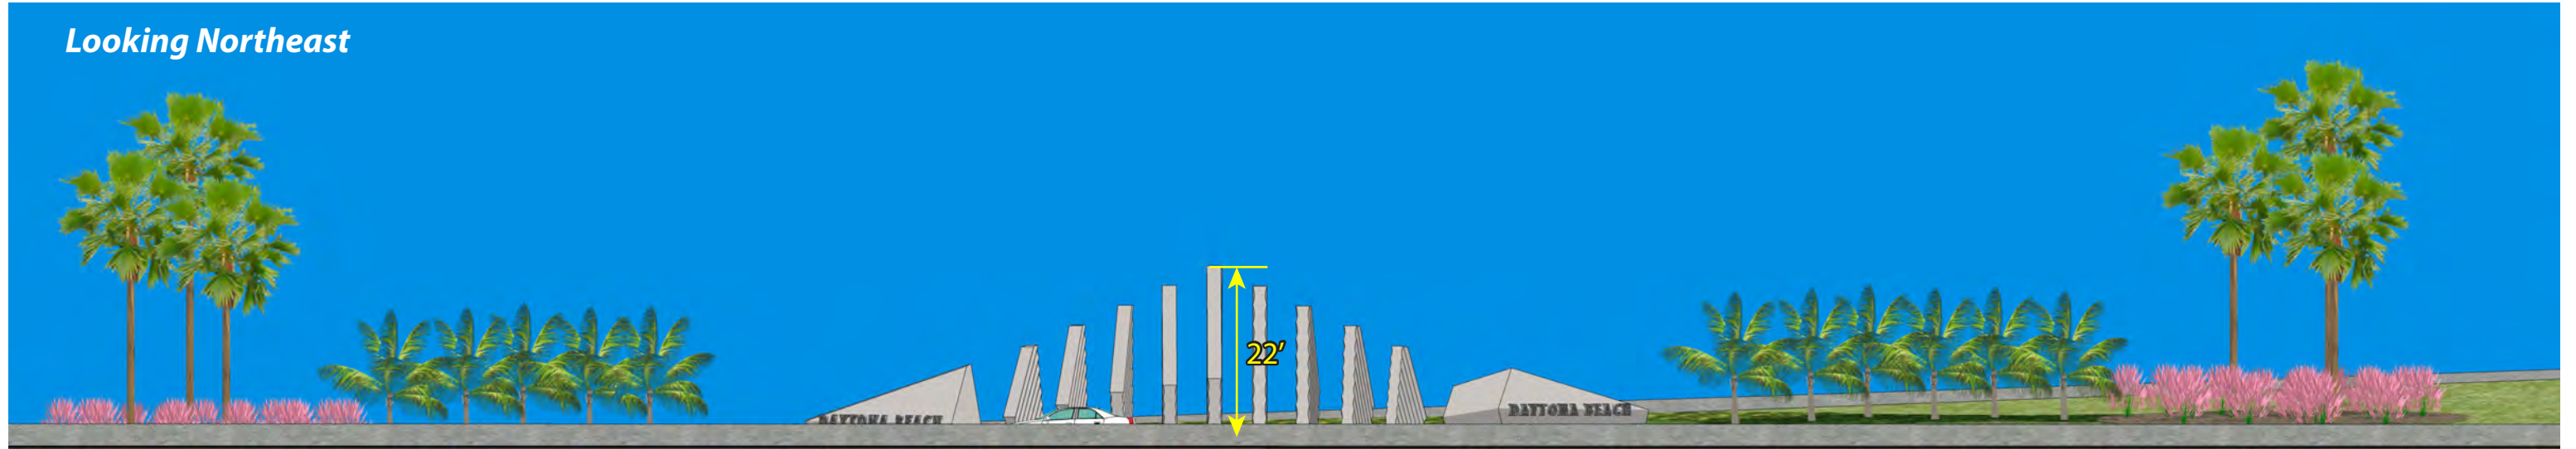

Looking Southeast

Looking Northeast

Looking Southwest

Basic Lighting Concept

The concept is to light the faces of the textured panels, the edges of the textured panels, and the face of the lettered signs with RGBW LED Light, to allow for flexibility of the lighting. This along with a proven control system will allow for the custom creation of lighting themes to compliment specific occasions and events.

1. Utilize ground mounted RGBW Flood fixtures with varying beam angles to wash the face of the textured panels with colored light.
2. Utilize ground mounted RGBW spot lights on the narrow edges of the textures panels to wash the ends of the panels. This could provide a contrasting alternate color to the faces of the panels or could match the faces of the panels.
3. Wash the face of the lettered signs with ground mounted RGBW Linear Graze fixtures.
4. Internally illuminate the Lettering.
5. Utilize a proven lighting control system that has been used on other FDOT projects of this nature.

Looking northeast

Looking east

Looking west

Looking southeast