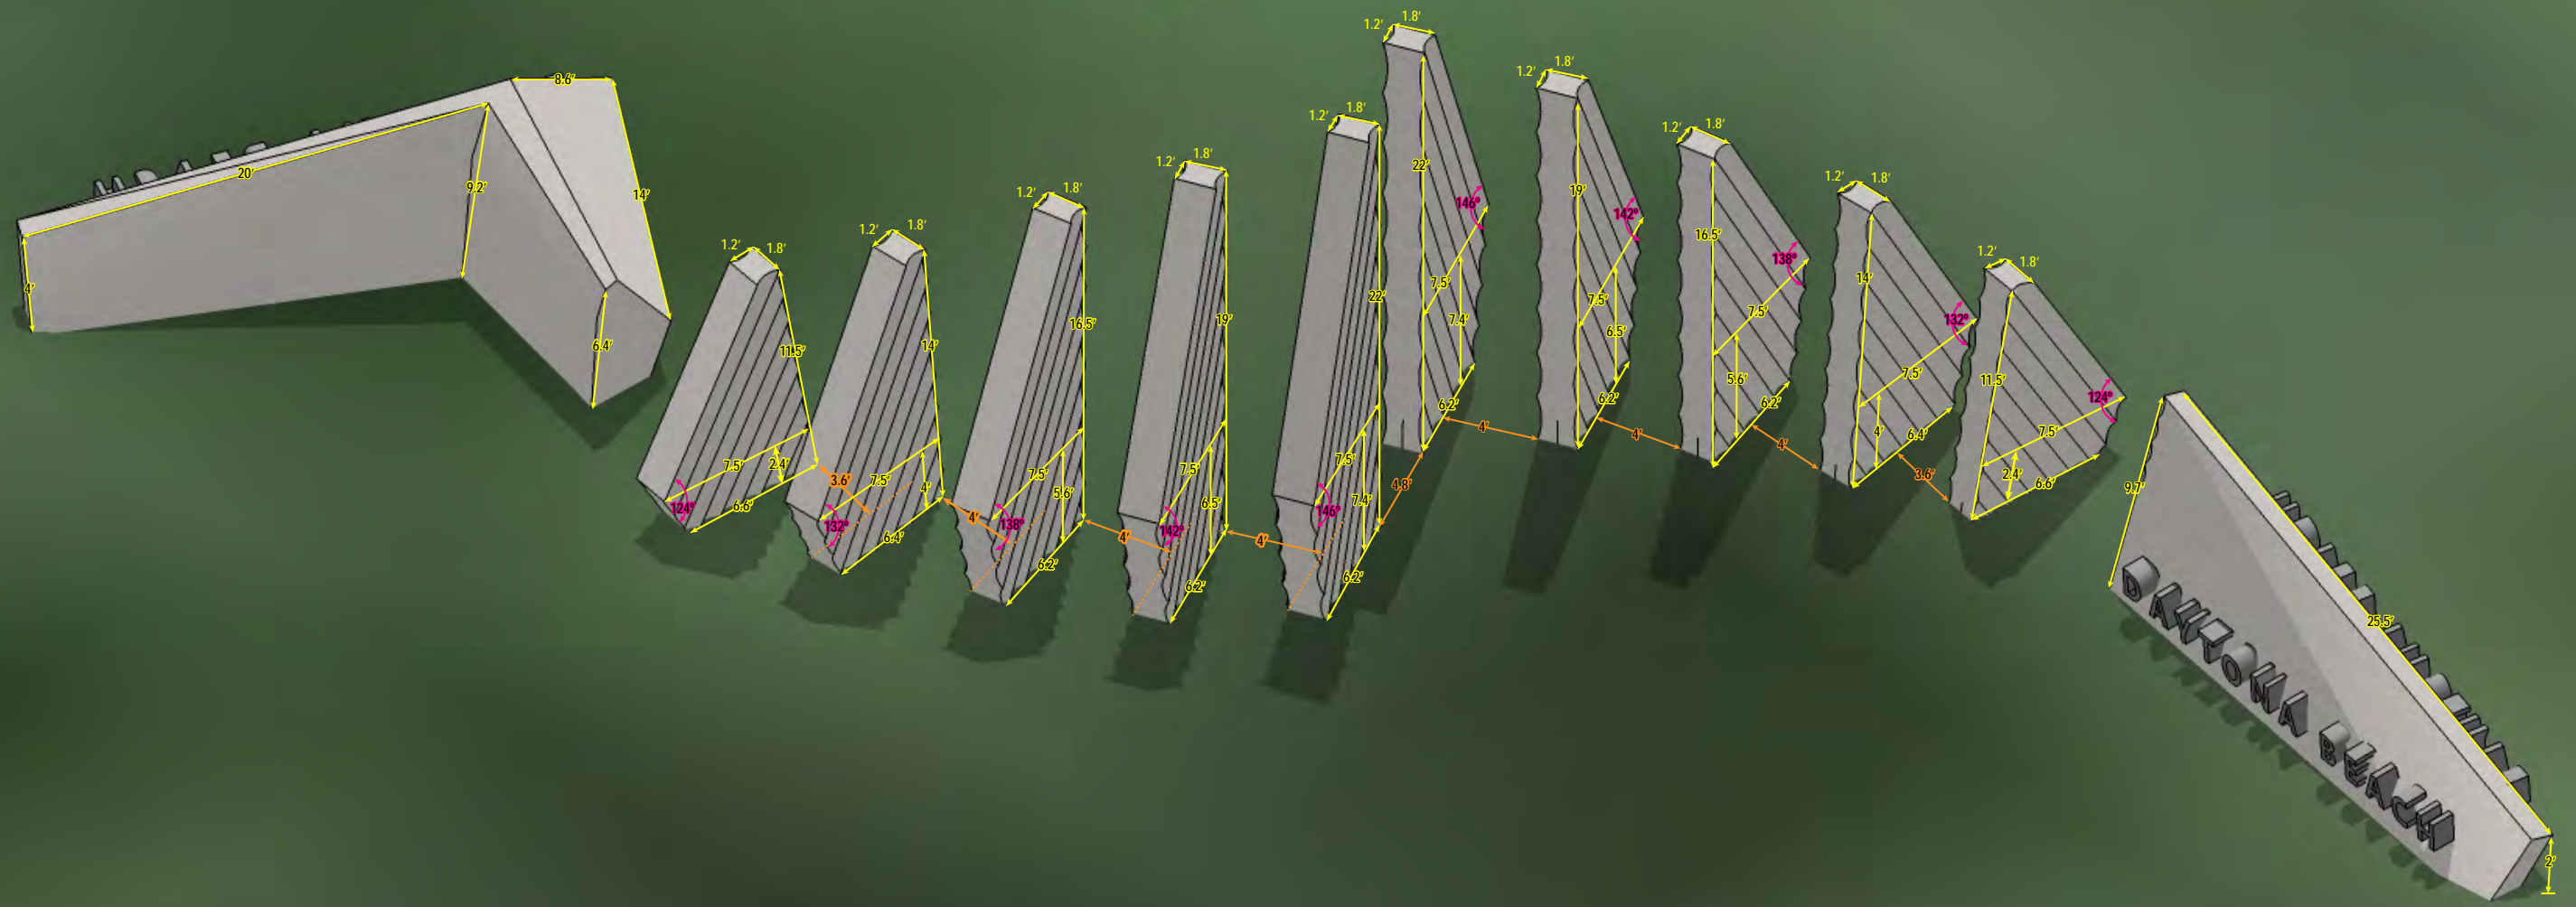

Looking Southeast

Looking Northeast

Looking Southwest

Basic Lighting Concept

The concept is to light the faces of the textured panels, the edges of the textured panels, and the face of the lettered signs with RGBW LED Light, to allow for flexibility of the lighting. This along with a proven control system will allow for the custom creation of lighting themes to compliment specific occasions and events.

1. Utilize ground mounted RGBW Flood fixtures with varying beam angles to wash the face of the textured panels with colored light.
2. Utilize ground mounted RGBW spot lights on the narrow edges of the textures panels to wash the ends of the panels. This could provide a contrasting alternate color to the faces of the panels or could match the faces of the panels.
3. Wash the face of the lettered signs with ground mounted RGBW Linear Graze fixtures.
4. Internally illuminate the Lettering.
5. Utilize a proven lighting control system that has been used on other FDOT projects of this nature.

Looking northeast

Looking east

Looking west

Looking southeast