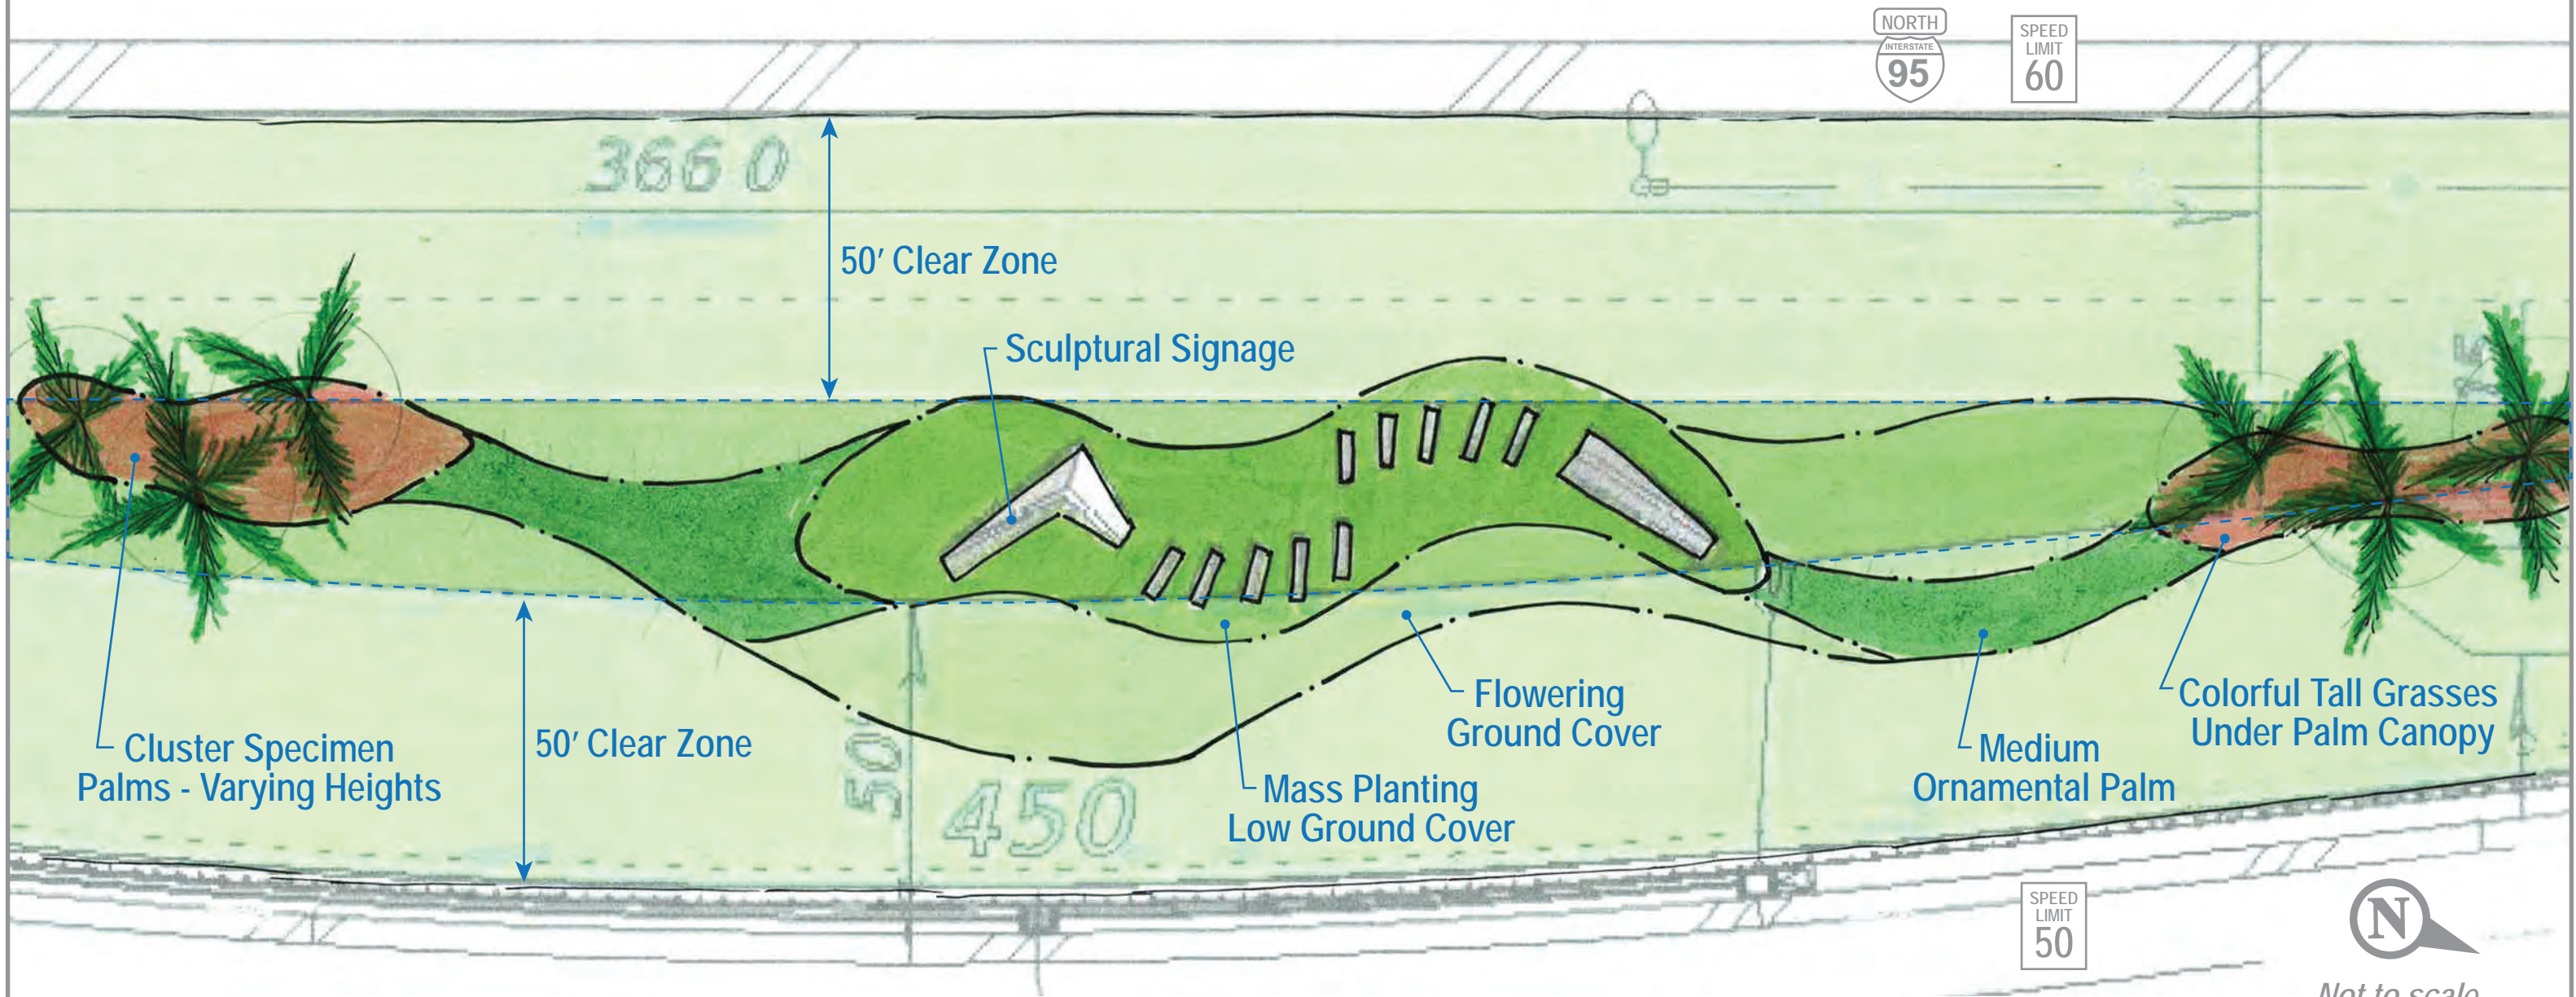

Looking Southeast

Looking Northeast

Looking Southwest

Basic Lighting Concept

The concept is to light the faces of the textured panels, the edges of the textured panels, and the face of the lettered signs with RGBW LED Light, to allow for flexibility of the lighting. This along with a proven control system will allow for the custom creation of lighting themes to compliment specific occasions and events.

1. Utilize ground mounted RGBW Flood fixtures with varying beam angles to wash the face of the textured panels with colored light.
2. Utilize ground mounted RGBW spot lights on the narrow edges of the textures panels to wash the ends of the panels. This could provide a contrasting alternate color to the faces of the panels or could match the faces of the panels.
3. Wash the face of the lettered signs with ground mounted RGBW Linear Graze fixtures.
4. Internally illuminate the Lettering.
5. Utilize a proven lighting control system that has been used on other FDOT projects of this nature.

Looking northeast

Looking east

Looking west

Looking southeast