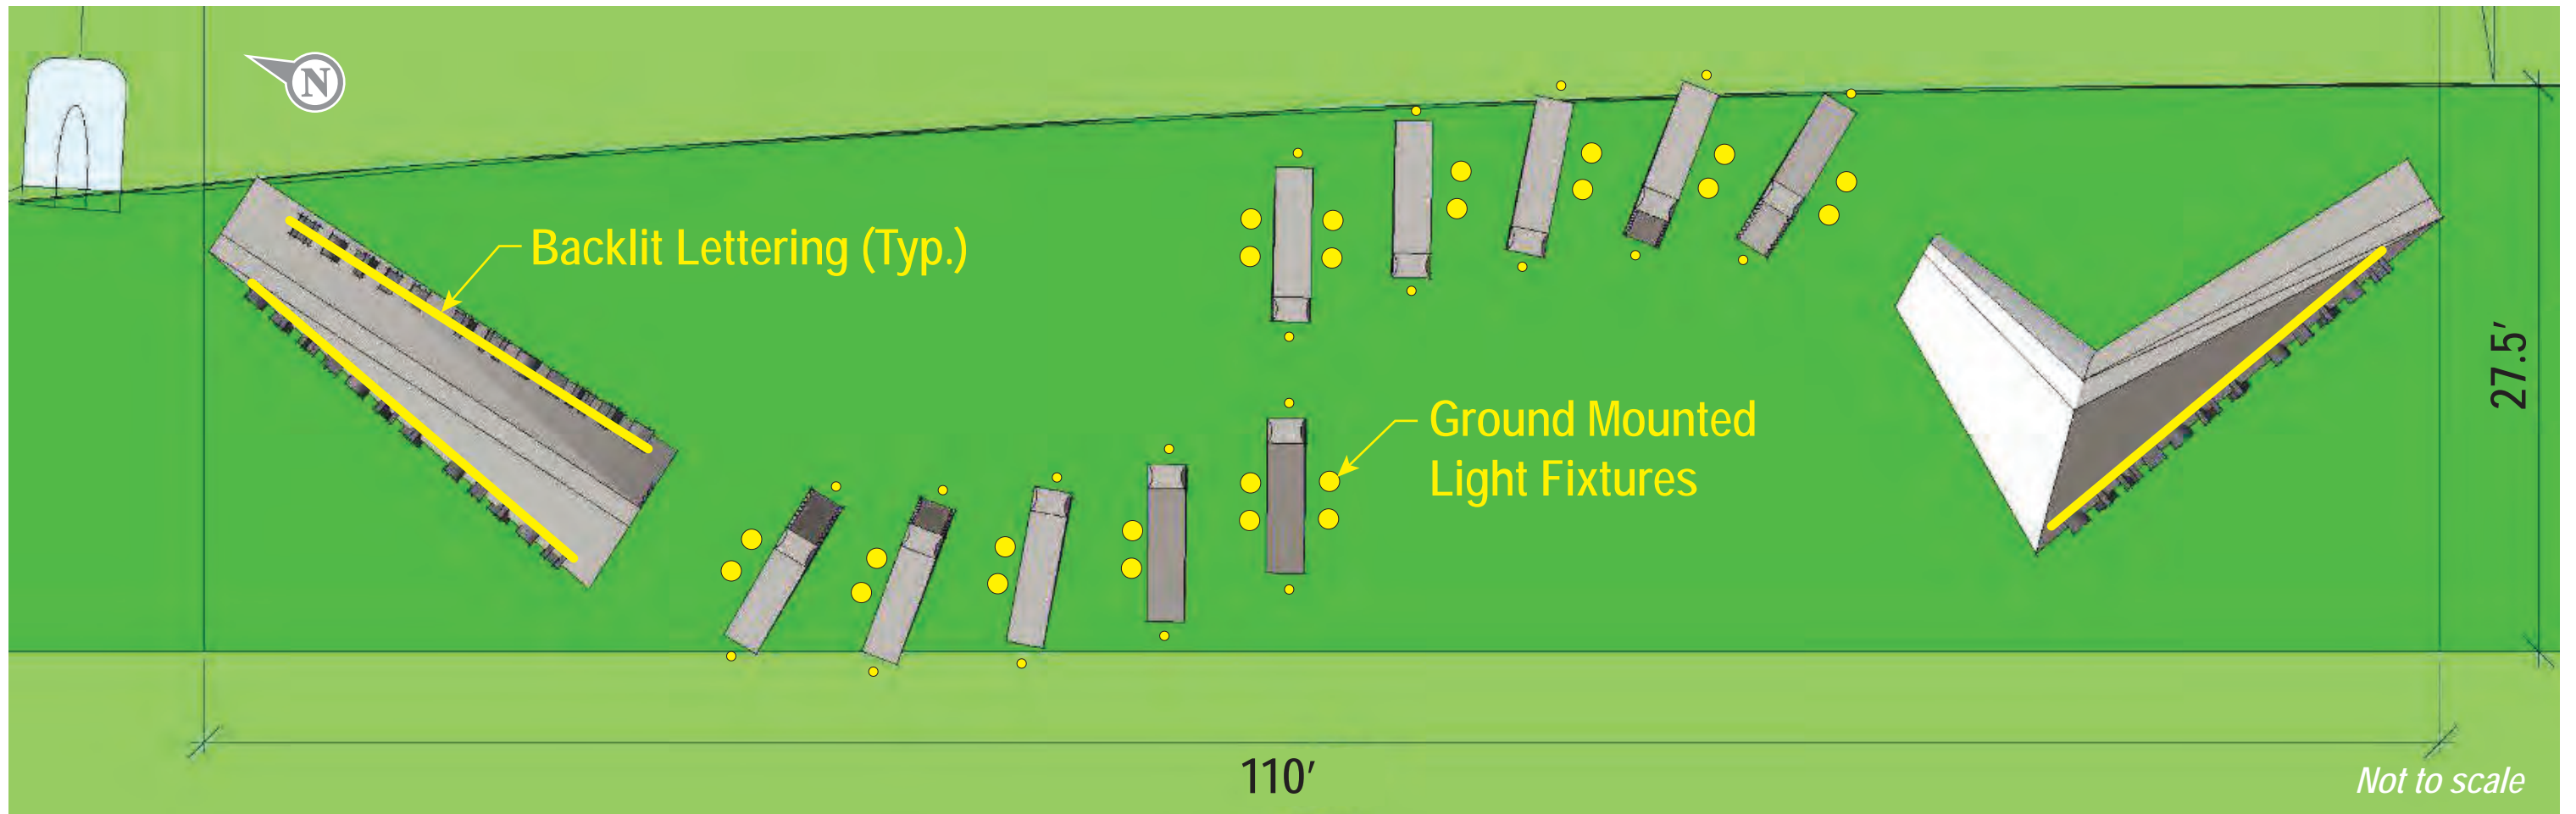

Looking Southeast

Looking Northeast

Looking Southwest

Basic Lighting Concept

The concept is to light the faces of the textured panels, the edges of the textured panels, and the face of the lettered signs with RGBW LED Light, to allow for flexibility of the lighting. This along with a proven control system will allow for the custom creation of lighting themes to compliment specific occasions and events.

1. Utilize ground mounted RGBW Flood fixtures with varying beam angles to wash the face of the textured panels with colored light.
2. Utilize ground mounted RGBW spot lights on the narrow edges of the textures panels to wash the ends of the panels. This could provide a contrasting alternate color to the faces of the panels or could match the faces of the panels.
3. Wash the face of the lettered signs with ground mounted RGBW Linear Graze fixtures.
4. Internally illuminate the Lettering.
5. Utilize a proven lighting control system that has been used on other FDOT projects of this nature.