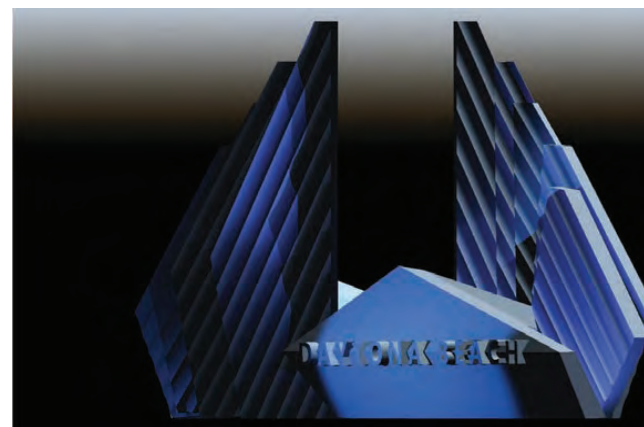

Looking Southeast

Looking Northeast

Looking Southwest

Basic Lighting Concept

The concept is to light the faces of the textured panels, the edges of the textured panels, and the face of the lettered signs with RGBW LED Light, to allow for flexibility of the lighting. This along with a proven control system will allow for the custom creation of lighting themes to compliment specific occasions and events.

1. Utilize ground mounted RGBW Flood fixtures with varying beam angles to wash the face of the textured panels with colored light.
2. Utilize ground mounted RGBW spot lights on the narrow edges of the textures panels to wash the ends of the panels. This could provide a contrasting alternate color to the faces of the panels or could match the faces of the panels.
3. Wash the face of the lettered signs with ground mounted RGBW Linear Graze fixtures.
4. Internally illuminate the Lettering.
5. Utilize a proven lighting control system that has been used on other FDOT projects of this nature.